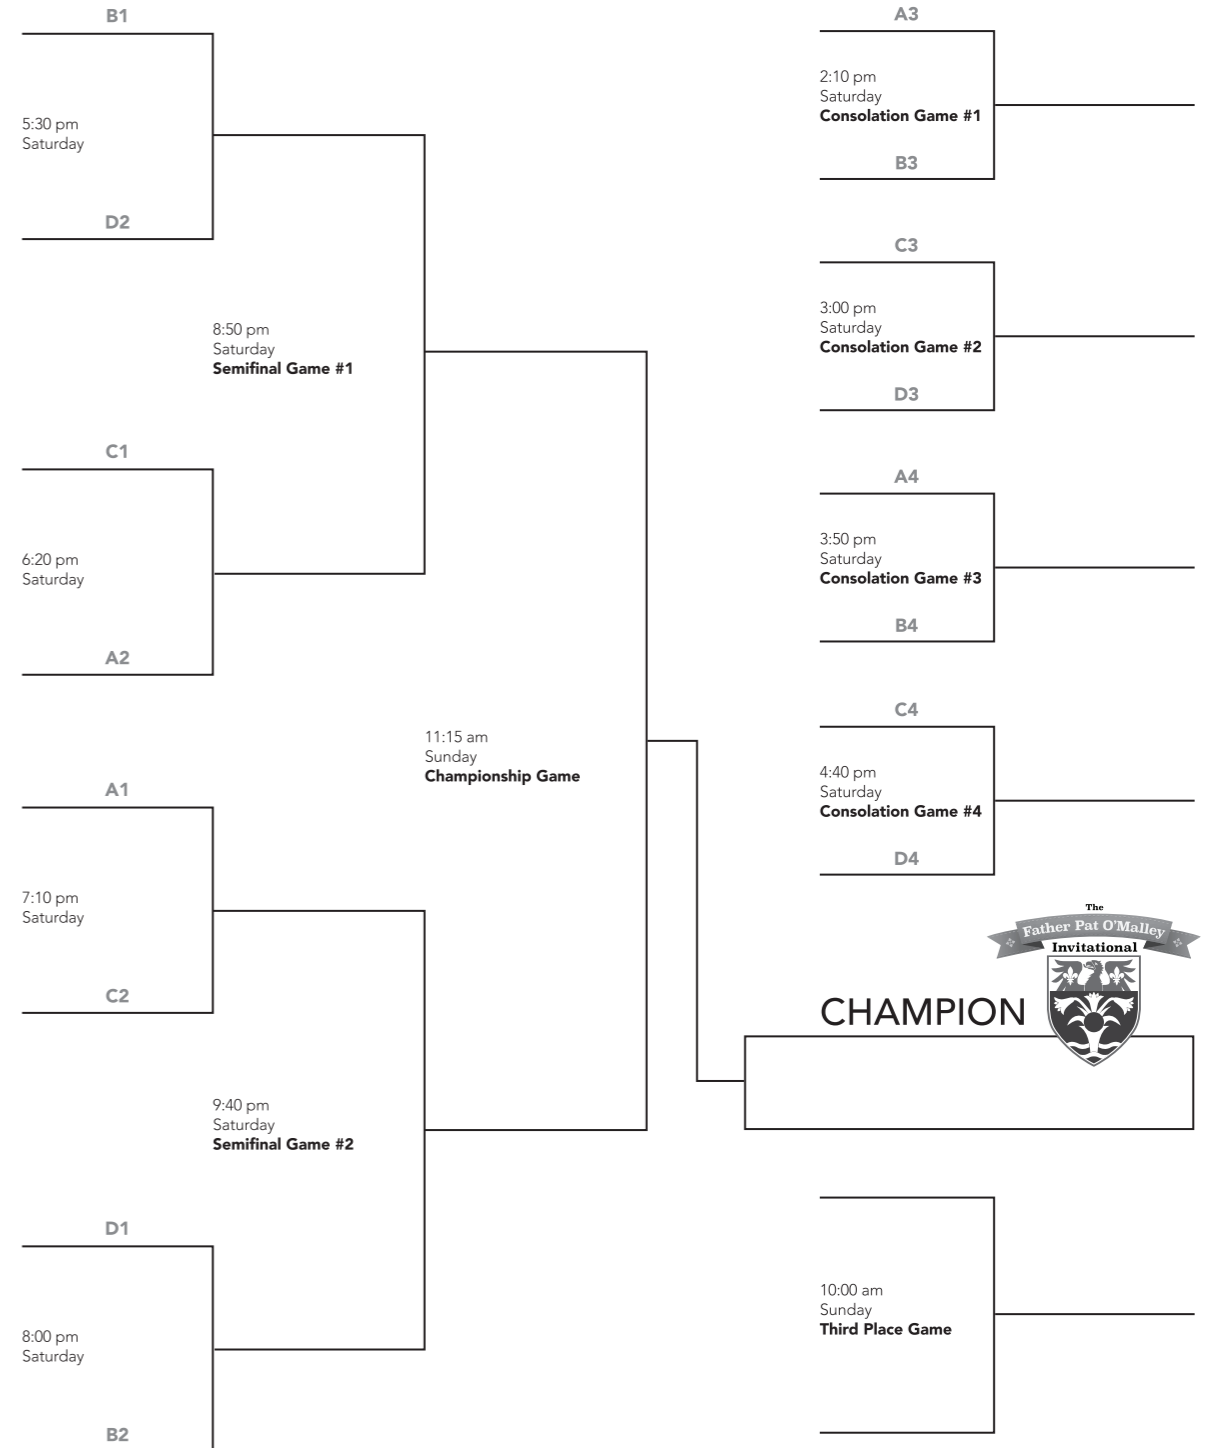

Schedule of Games

Friday, January 29

- 4:00 pm Texas Longhorns vs. Conception
- 5:00 pm OPENING CEREMONY
- 5:15 pm Mundelein vs. Mundelein B-Team
- 6:00 pm St. Joseph - LA vs. Moreau
- 6:45 pm St. Paul vs. St. Francis de Sales
- 7:30 pm Sacred Heart vs. IHM
- 8:15 pm Bishop Bruté vs. St. Meinrad
- 9:00 pm OLG vs. Kenrick
- 9:45 pm Athenaeum vs. St. Vincent

Saturday, January 30

- 7:30 am Sacred Heart vs. St. Paul
- 8:20 am Bishop Bruté vs. Athenaeum
- 9:10 am Mundelein vs. St. Joseph - LA
- 10:00 am Texas Longhorns vs. OLG
- 10:50 am Mundelein B-Team vs. Moreau
- 11:40 am St. Meinrad vs. St. Vincent
- 12:30 pm Conception vs. Kenrick
- 1:20 pm St. Francis de Sales vs. IHM
- 2:10 pm Consolation #1
- 3:00 pm Consolation #2
- 3:50 pm Consolation #3
- 4:40 pm Consolation #4
- 5:30 pm B1 vs. D2
- 6:20 pm C1 vs. A2
- 7:10 pm A1 vs. C2
- 8:00 pm D1 vs. B2
- 8:50 pm Semifinal #1
- 9:40 pm Semifinal #2

Sunday, January 31

- 10:00 am Third Place Game
- 11:15 am Championship Game

NOTE: The top two teams from each pool will advance to the playoffs.

Tiebreakers will be decided in the following order:

1. Total games point differential (+/-)
2. Total points scored

Pool A

	W	L	PF	PA	+/-
St. Paul					
St. Francis					
Sacred Heart					
IHM					

Pool B

	W	L	PF	PA	+/-
Texas					
Conception					
OLG					
Kenrick					

Pool C

	W	L	PF	PA	+/-
Mundelein					
St. Joseph - LA					
Mundelein B-Team					
Moreau					

Pool D

	W	L	PF	PA	+/-
St. Vincent					
Athenaeum					
Bishop Bruté					
St. Meinrad					

CHAMPION